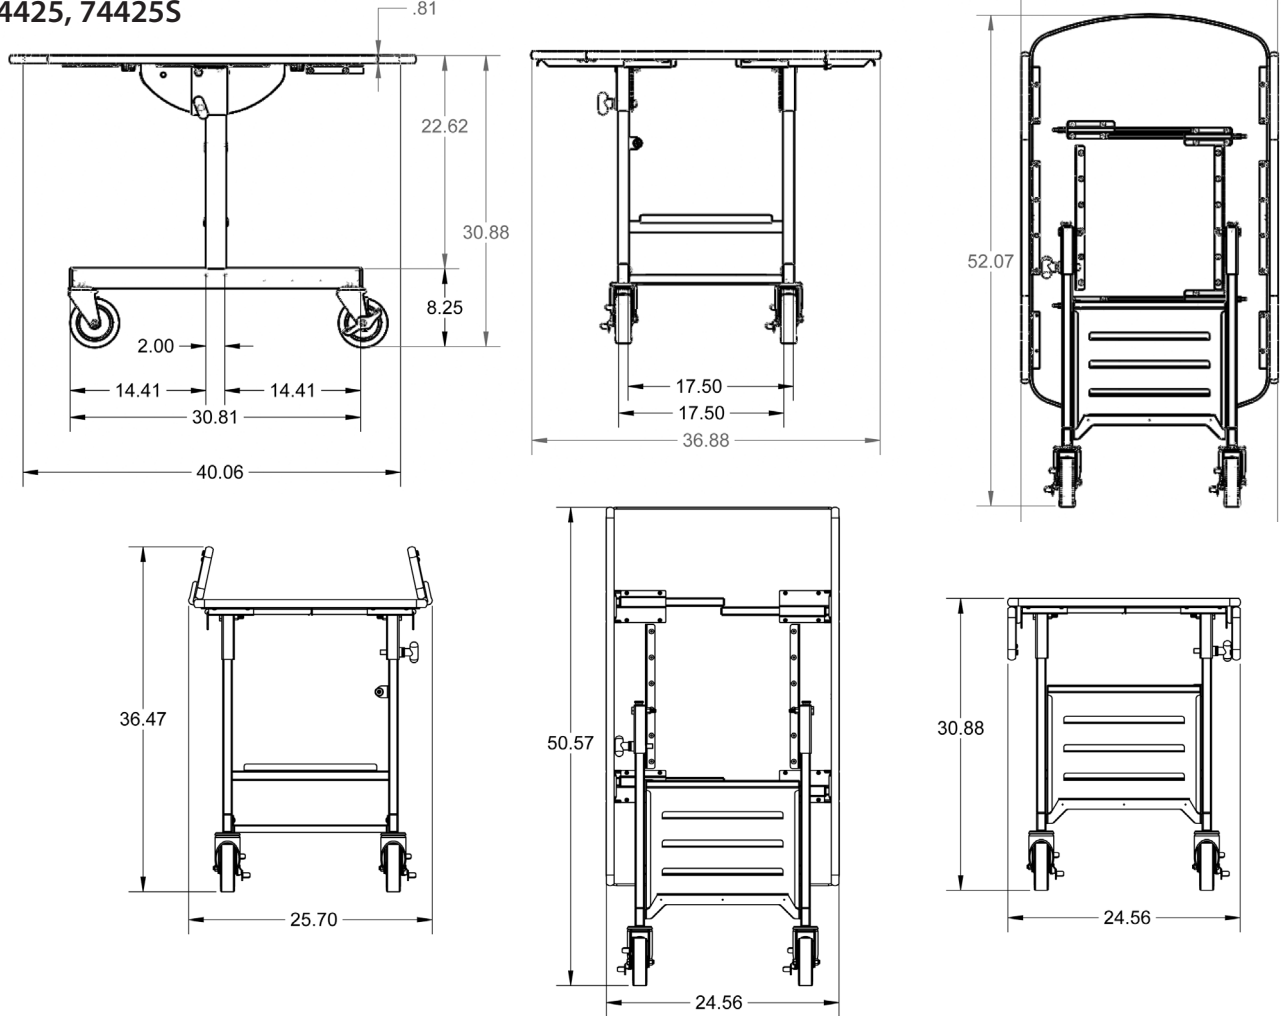

Casters

- ▼ Non-marking with cushion tread 5" wheels, two with brake

Model 74405

Model 74420S

Specifications:

Unit shall feature a frame of either black powder coated steel or stainless steel square tubing construction with a laminate table top. Top shall have leaves with either bi-fold (fold down) or tri-fold (fold up or down) design. Top shall feature flip-up design with convenient lock release knob. Frame shall accommodate one or two food carrier boxes by Geneva or others. Frame shall feature stainless steel fold-up box platforms to allow nesting table storage. Casters shall all-swivel stem-mount with 5" non-marking cushion tread wheels, two each with brake

Room Service Tables

Classic, Simplicity Series

Spec. #

AIA #

Product Information

Model	Series/ Leaves	Overall Size*			Storage Size			Frame	Top	Case Wt. Lbs.
		W	L	H	W	D	H			
74405	Simplicity/ Tri-Fold	36" (914)	43" 1092	31" 787	27¼" (692)	30¾" 781	52" 1321)	Black Powder Coat	Oval	55 (24 kg)
74405S	Simplicity/ Tri-Fold	36" (914)	43" 1092	31" 787	27¼" (692)	30¾" 781	52" 1321)	Stainless Steel	Oval	55 (24 kg)
74410	Simplicity/ Tri-Fold	36" (914)	40" 1016	31" 787	24½" (622)	30¾" 781	50½" 1283)	Black Powder Coat	Rectangle	56 (25 kg)
74410S	Simplicity/ Tri-Fold	36" (914)	40" 1016	31" 787	24½" (622)	30¾" 781	50½" 1283)	Stainless Steel	Rectangle	56 (25 kg)
74420	Classic/ Bi-Fold	36" (914)	43" 1092	31" 787	27¼" (692)	30¾" 781	52" 1321)	Black Powder Coat	Oval	51 (23 kg)
74420S	Classic/ Bi-Fold	36" (914)	43" 1092	31" 787	27¼" (692)	30¾" 781	52" 1321)	Stainless Steel	Oval	51 (23 kg)
74425	Classic/ Bi-Fold	36" (914)	40" 1016	31" 787	24½" (622)	30¾" 781	50½" 1283)	Black Powder Coat	Rectangle	52 (23 kg)
74425S	Classic/ Bi-Fold	36" (914)	40" 1016	31" 787	24½" (622)	30¾" 781	50½" 1283)	Stainless Steel	Rectangle	52 (23 kg)